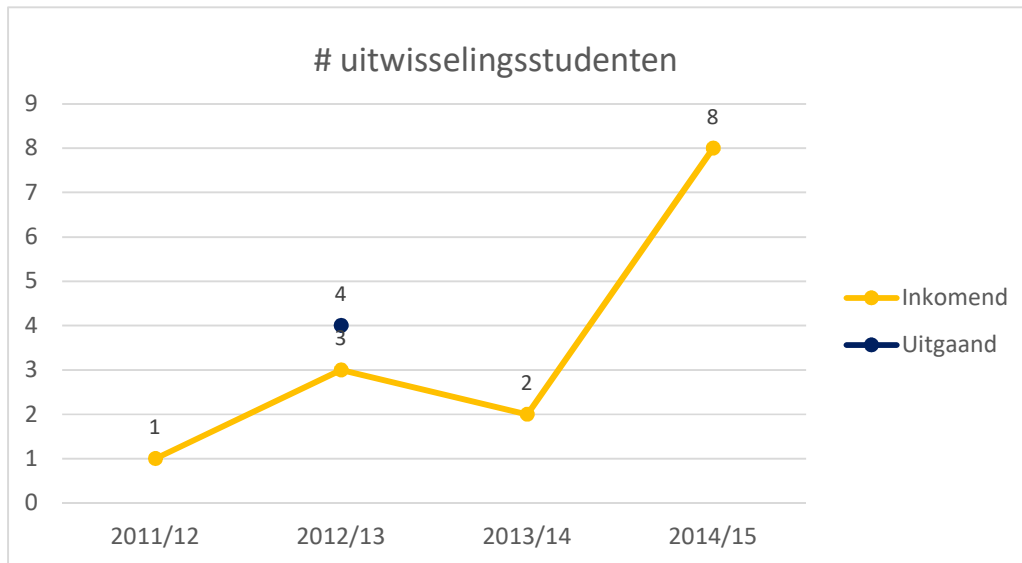

EXCHANGE STUDENTS

AGREEMENTS

Instelling	Faculteit	Academisch uitwisselingscoördinator
Can Tho University	Geneeskunde en Gezondheidswetenschappen (MoU)	Guy Vanderstraeten
Can Tho University	Bio-ingenieurswetenschappen	Koen Dewettinck
Ho Chi Minh City University of Industry	Bio-ingenieurswetenschappen	Koen Dewettinck
Hue University	Bio-ingenieurswetenschappen	Peter Bossier
Nong Lam University	Bio-ingenieurswetenschappen	Patrick Sorgeloos

Education projects

Instelling	Naam	Programma	Van	Tot
Academy of Social Sciences	S1 - lot 5 - IMPAKT: International Mobility Programme for Academic and Knowledge Transfer (Asia East)	EM Action 2 Partnership	2014	2018
Can Tho University	S1 - Lot 12 - Lotus Unlimited: Cambodia, China, Indonesia, Myanmar, Thailand, Vietnam	EM Action 2 Partnership	2013	2017
Can Tho University	S1-Lot 10 - Lotus III : Cambodia, China, Indonesia, Myanmar, Thailand, Vietnam	EM Action 2 Partnership	2012	2016