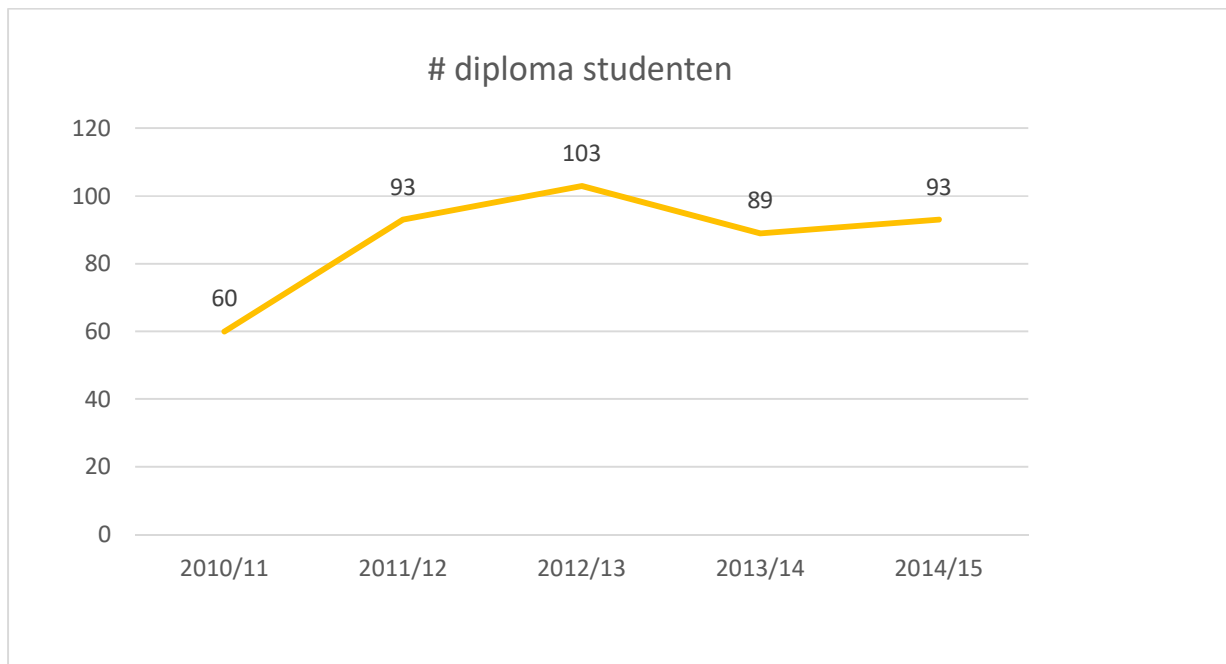

INFOSHEET VIETNAM (MARCH 2018)

Incoming degree students

Per faculty in academic year 2014-15

Faculteit	BA	Exchange	MA	MAnaMA	Other*	PhD	Totaal
BW		2	10		1	34	46
DI						4	4
EA		2				12	14
EB	1	1	1	2		1	5
GE						1	1
PP		3				1	4
RE				2		3	5
WE		2	2			4	8
Totaal	1	10	13	4	1	60	87